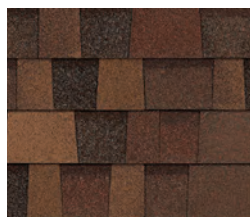

BRIGHT. BOLD. BRILLIANT.

DecoRidge® Hip & Ridge shingles coordinate with TruDefinition® Duration® Shingles Designer Colors Collection.

Aged Copper¹

Black Sable^{1,4}

Bourbon¹

Merlot¹

Pacific Wave¹

Sand Dune¹