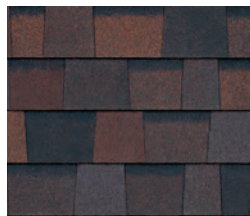

BRIGHT. BOLD. BRILLIANT.

DecoRidge® Hip & Ridge shingles coordinate with TruDefinition® Duration® Shingles Designer Colors Collection.

Aged Copper¹

Black Sable^{1,4}

Bourbon¹

Merlot¹

Pacific Wave¹

Sand Dune¹