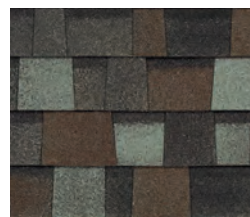

Storm Cloud¹